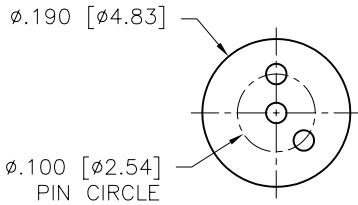

DIMENSIONS ARE SHOWN IN INCHES (MILLIMETERS)
WE RESERVE THE RIGHT TO CHANGE SPECIFICATIONS WITHOUT NOTICE.

PAGE 36
SENSOR CATALOG
2007

OPTOELECTRONIC SOCKETS

Ø.200 PIN CIRCLE

PLATING: RoHS COMPLIANT

R15 TERMINAL: GOLD / CONTACT: GOLD } OTHER PLATINGS AVAILABLE
R17 TERMINAL: TIN / CONTACT: GOLD }

DIMENSIONS ARE SHOWN IN INCHES [MILLIMETERS]
WE RESERVE THE RIGHT TO CHANGE SPECIFICATIONS WITHOUT NOTICE.

PAGE 38
SENSOR CATALOG
2007

OPTOELECTRONIC SOCKETS

Ø.100 PIN CIRCLE

FIG. 118
TOP VIEW

FIG. 119
TOP VIEW