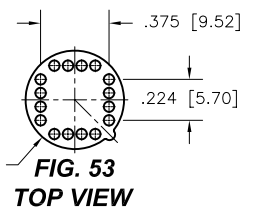

OPTOELECTRONIC SOCKETS

PLATING: RoHS COMPLIANT
R15 TERMINAL: GOLD / CONTACT: GOLD } OTHER PLATINGS AVAILABLE
R17 TERMINAL: TIN / CONTACT: GOLD }