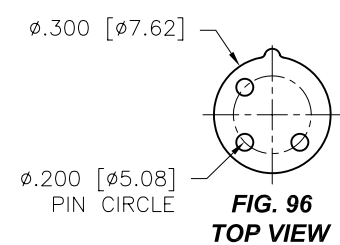

OPTOELECTRONIC SOCKETS

Ø.200 PIN CIRCLE

PLATING: RoHS COMPLIANT

R15 TERMINAL: GOLD / CONTACT: GOLD } OTHER PLATINGS AVAILABLE
R17 TERMINAL: TIN / CONTACT: GOLD }

DIMENSIONS ARE SHOWN IN INCHES (MILLIMETERS)
WE RESERVE THE RIGHT TO CHANGE SPECIFICATIONS WITHOUT NOTICE.

PAGE 36
SENSOR CATALOG
2007