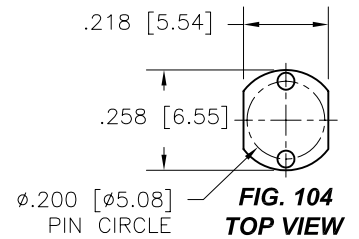

DIMENSIONS ARE SHOWN IN INCHES (MILLIMETERS)
WE RESERVE THE RIGHT TO CHANGE SPECIFICATIONS WITHOUT NOTICE.

PAGE 36
SENSOR CATALOG
2007

OPTOELECTRONIC SOCKETS

Ø.200 PIN CIRCLE

PLATING: RoHS COMPLIANT

R15 TERMINAL: GOLD / CONTACT: GOLD } OTHER PLATINGS AVAILABLE
R17 TERMINAL: TIN / CONTACT: GOLD }

DIMENSIONS ARE SHOWN IN INCHES [MILLIMETERS]
WE RESERVE THE RIGHT TO CHANGE SPECIFICATIONS WITHOUT NOTICE.

PAGE 38
SENSOR CATALOG
2007

OPTOELECTRONIC SOCKETS

Ø.100 PIN CIRCLE

FIG. 118
TOP VIEW

FIG. 119
TOP VIEW

DIMENSIONS ARE SHOWN IN INCHES [MILLIMETERS]
WE RESERVE THE RIGHT TO CHANGE SPECIFICATIONS WITHOUT NOTICE.

OPTOELECTRONIC TERMINAL PAGE

ACCEPTS Ø.030 [0.76] PIN

-439V
SURFACE MOUNT (SMT)

-442V
SURFACE MOUNT (SMT)

DIMENSIONS ARE SHOWN IN INCHES [MILLIMETERS]
WE RESERVE THE RIGHT TO CHANGE SPECIFICATIONS WITHOUT NOTICE.

PAGE 41
SENSOR CATALOG
2007