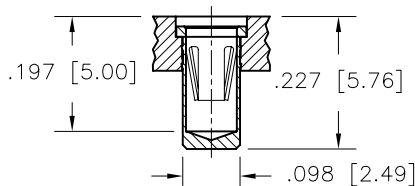

ACCEPTS Ø.060 [1.52] PIN

-440P55
SURFACE MOUNT (SMT)