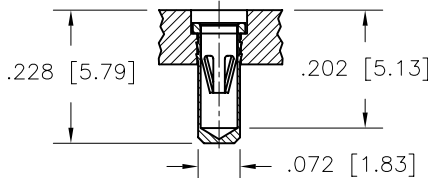

ACCEPTS Ø.040 [1.02] PIN

-285E
SURFACE MOUNT (SMT)