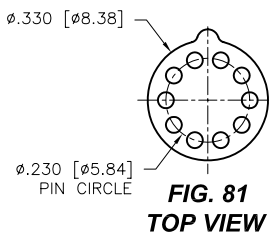

OPTOELECTRONIC SOCKETS

Ø.400 PIN CIRCLE

Ø.295 PIN CIRCLE

Ø.230 PIN CIRCLE

PLATING: RoHS COMPLIANT

R15 TERMINAL: GOLD / CONTACT: GOLD } OTHER PLATINGS AVAILABLE
R17 TERMINAL: TIN / CONTACT: GOLD }

OPTOELECTRONIC SOCKETS

DIMENSIONS ARE SHOWN IN INCHES (MILLIMETERS)
WE RESERVE THE RIGHT TO CHANGE SPECIFICATIONS WITHOUT NOTICE.

PAGE 36
SENSOR CATALOG
2007

OPTOELECTRONIC SOCKETS

Ø.200 PIN CIRCLE

PLATING: RoHS COMPLIANT

R15 TERMINAL: GOLD / CONTACT: GOLD } OTHER PLATINGS AVAILABLE
R17 TERMINAL: TIN / CONTACT: GOLD }

DIMENSIONS ARE SHOWN IN INCHES [MILLIMETERS]
WE RESERVE THE RIGHT TO CHANGE SPECIFICATIONS WITHOUT NOTICE.

PAGE 38
SENSOR CATALOG
2007

OPTOELECTRONIC SOCKETS

Ø.100 PIN CIRCLE

FIG. 118
TOP VIEW

FIG. 119
TOP VIEW

DIMENSIONS ARE SHOWN IN INCHES [MILLIMETERS]
WE RESERVE THE RIGHT TO CHANGE SPECIFICATIONS WITHOUT NOTICE.

PAGE 41
SENSOR CATALOG
2007