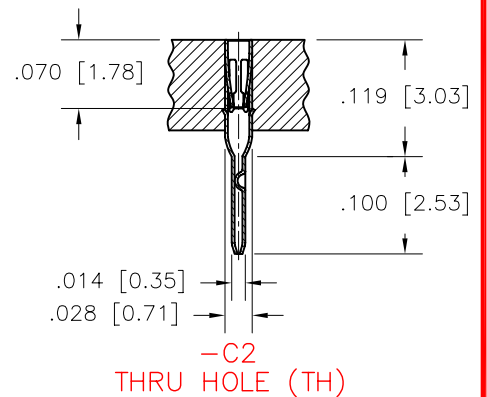

ACCEPTS Ø.018 [0.46] PIN

PLATING: RoHS COMPLIANT

R15 TERMINAL: GOLD / CONTACT: GOLD } OTHER PLATINGS AVAILABLE
R17 TERMINAL: TIN / CONTACT: GOLD }

DIMENSIONS ARE SHOWN IN INCHES [MILLIMETERS]
WE RESERVE THE RIGHT TO CHANGE SPECIFICATIONS WITHOUT NOTICE.