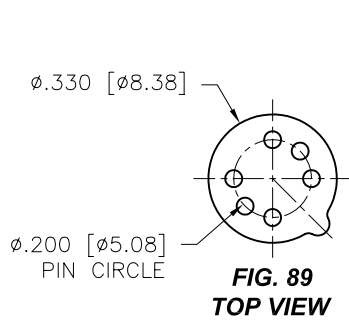

OPTOELECTRONIC SOCKETS

Ø.200 PIN CIRCLE

PLATING: RoHS COMPLIANT

R15 TERMINAL: GOLD / CONTACT: GOLD } OTHER PLATINGS AVAILABLE
R17 TERMINAL: TIN / CONTACT: GOLD }

DIMENSIONS ARE SHOWN IN INCHES (MILLIMETERS)
WE RESERVE THE RIGHT TO CHANGE SPECIFICATIONS WITHOUT NOTICE.

PAGE 36
SENSOR CATALOG
2007