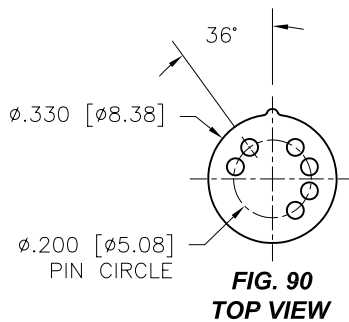

OPTOELECTRONIC SOCKETS

Ø.200 PIN CIRCLE

PLATING: RoHS COMPLIANT

R15 TERMINAL: GOLD / CONTACT: GOLD } OTHER PLATINGS AVAILABLE
R17 TERMINAL: TIN / CONTACT: GOLD }

DIMENSIONS ARE SHOWN IN INCHES (MILLIMETERS)
WE RESERVE THE RIGHT TO CHANGE SPECIFICATIONS WITHOUT NOTICE.

PAGE 36
SENSOR CATALOG
2007