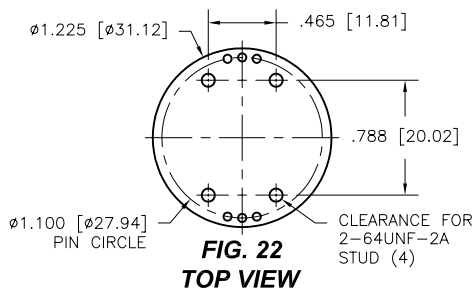

OPTOELECTRONIC SOCKETS

PLATING: RoHS COMPLIANT

R15 TERMINAL: GOLD / CONTACT: GOLD } OTHER PLATINGS AVAILABLE
R17 TERMINAL: TIN / CONTACT: GOLD }