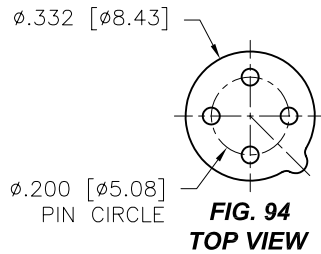

OPTOELECTRONIC SOCKETS

Ø.200 PIN CIRCLE

PLATING: RoHS COMPLIANT

R15 TERMINAL: GOLD / CONTACT: GOLD } OTHER PLATINGS AVAILABLE
R17 TERMINAL: TIN / CONTACT: GOLD }

DIMENSIONS ARE SHOWN IN INCHES (MILLIMETERS)
WE RESERVE THE RIGHT TO CHANGE SPECIFICATIONS WITHOUT NOTICE.

PAGE 36
SENSOR CATALOG
2007