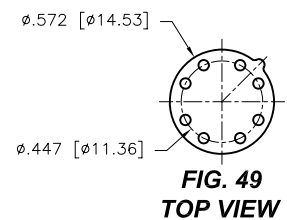

OPTOELECTRONIC SOCKETS

PLATING: RoHS COMPLIANT
R15 TERMINAL: GOLD / CONTACT: GOLD } OTHER PLATINGS AVAILABLE
R17 TERMINAL: TIN / CONTACT: GOLD }