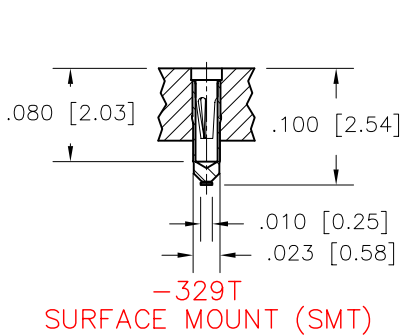

OPTOELECTRONIC TERMINAL PAGE

ACCEPTS Ø.012 [0.31] PIN