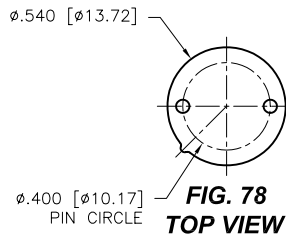

OPTOELECTRONIC SOCKETS

Ø.400 PIN CIRCLE

Ø.295 PIN CIRCLE

Ø.230 PIN CIRCLE

PLATING: RoHS COMPLIANT

R15 TERMINAL: GOLD / CONTACT: GOLD } OTHER PLATINGS AVAILABLE
R17 TERMINAL: TIN / CONTACT: GOLD }

OPTOELECTRONIC SOCKETS

DIMENSIONS ARE SHOWN IN INCHES (MILLIMETERS)
WE RESERVE THE RIGHT TO CHANGE SPECIFICATIONS WITHOUT NOTICE.

PAGE 36
SENSOR CATALOG
2007

OPTOELECTRONIC SOCKETS

Ø.200 PIN CIRCLE

PLATING: RoHS COMPLIANT

R15 TERMINAL: GOLD / CONTACT: GOLD } OTHER PLATINGS AVAILABLE
R17 TERMINAL: TIN / CONTACT: GOLD }

DIMENSIONS ARE SHOWN IN INCHES [MILLIMETERS]
WE RESERVE THE RIGHT TO CHANGE SPECIFICATIONS WITHOUT NOTICE.

PAGE 38
SENSOR CATALOG
2007

OPTOELECTRONIC SOCKETS

Ø.100 PIN CIRCLE

FIG. 118
TOP VIEW

FIG. 119
TOP VIEW

DIMENSIONS ARE SHOWN IN INCHES [MILLIMETERS]
WE RESERVE THE RIGHT TO CHANGE SPECIFICATIONS WITHOUT NOTICE.

PAGE 41
SENSOR CATALOG
2007