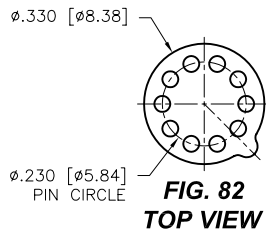

OPTOELECTRONIC SOCKETS

Ø.400 PIN CIRCLE

Ø.295 PIN CIRCLE

Ø.230 PIN CIRCLE

PLATING: RoHS COMPLIANT

R15 TERMINAL: GOLD / CONTACT: GOLD } OTHER PLATINGS AVAILABLE
R17 TERMINAL: TIN / CONTACT: GOLD }

OPTOELECTRONIC SOCKETS

DIMENSIONS ARE SHOWN IN INCHES (MILLIMETERS)
WE RESERVE THE RIGHT TO CHANGE SPECIFICATIONS WITHOUT NOTICE.

PAGE 36
SENSOR CATALOG
2007

OPTOELECTRONIC SOCKETS

Ø.200 PIN CIRCLE

PLATING: RoHS COMPLIANT

R15 TERMINAL: GOLD / CONTACT: GOLD } OTHER PLATINGS AVAILABLE
R17 TERMINAL: TIN / CONTACT: GOLD }

DIMENSIONS ARE SHOWN IN INCHES [MILLIMETERS]
WE RESERVE THE RIGHT TO CHANGE SPECIFICATIONS WITHOUT NOTICE.

PAGE 38
SENSOR CATALOG
2007

OPTOELECTRONIC SOCKETS

Ø.100 PIN CIRCLE

FIG. 118
TOP VIEW

FIG. 119
TOP VIEW

DIMENSIONS ARE SHOWN IN INCHES [MILLIMETERS]
WE RESERVE THE RIGHT TO CHANGE SPECIFICATIONS WITHOUT NOTICE.

PAGE 41
SENSOR CATALOG
2007