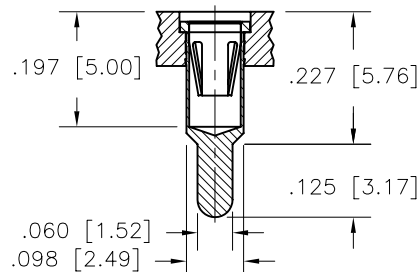

-436P55
THRU HOLE (TH)

PLATING: RoHS COMPLIANT

R15 TERMINAL: GOLD / CONTACT: GOLD } OTHER PLATINGS AVAILABLE
R17 TERMINAL: TIN / CONTACT: GOLD }

DIMENSIONS ARE SHOWN IN INCHES [MILLIMETERS]
WE RESERVE THE RIGHT TO CHANGE SPECIFICATIONS WITHOUT NOTICE.

PAGE 41
SENSOR CATALOG
2007