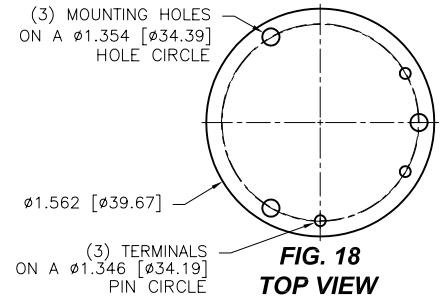

OPTOELECTRONIC SOCKETS

PLATING: RoHS COMPLIANT

R15 TERMINAL: GOLD / CONTACT: GOLD } OTHER PLATINGS AVAILABLE
R17 TERMINAL: TIN / CONTACT: GOLD }