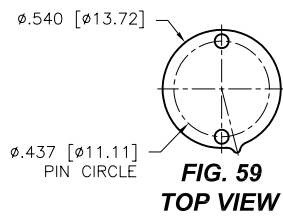

OPTOELECTRONIC SOCKETS

PLATING: RoHS COMPLIANT

R15 TERMINAL: GOLD / CONTACT: GOLD } OTHER PLATINGS AVAILABLE
R17 TERMINAL: TIN / CONTACT: GOLD }