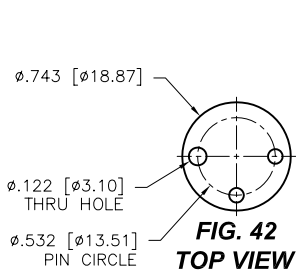

OPTOELECTRONIC SOCKETS

PLATING: RoHS COMPLIANT
R15 TERMINAL: GOLD / CONTACT: GOLD } OTHER PLATINGS AVAILABLE
R17 TERMINAL: TIN / CONTACT: GOLD }