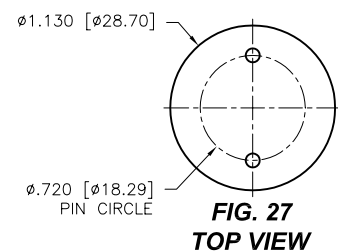

OPTOELECTRONIC SOCKETS

PLATING: RoHS COMPLIANT

R15 TERMINAL: GOLD / CONTACT: GOLD } OTHER PLATINGS AVAILABLE
R17 TERMINAL: TIN / CONTACT: GOLD }