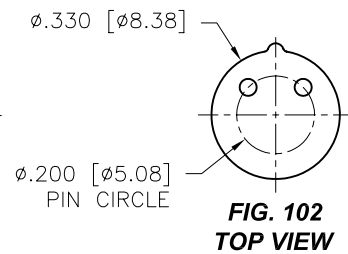

OPTOELECTRONIC SOCKETS

Ø.400 PIN CIRCLE

Ø.295 PIN CIRCLE

Ø.230 PIN CIRCLE

PLATING: RoHS COMPLIANT

R15 TERMINAL: GOLD / CONTACT: GOLD } OTHER PLATINGS AVAILABLE
R17 TERMINAL: TIN / CONTACT: GOLD }

OPTOELECTRONIC SOCKETS

DIMENSIONS ARE SHOWN IN INCHES (MILLIMETERS)
WE RESERVE THE RIGHT TO CHANGE SPECIFICATIONS WITHOUT NOTICE.

PAGE 36
SENSOR CATALOG
2007

OPTOELECTRONIC SOCKETS

Ø.200 PIN CIRCLE

PLATING: RoHS COMPLIANT

R15 TERMINAL: GOLD / CONTACT: GOLD } OTHER PLATINGS AVAILABLE
R17 TERMINAL: TIN / CONTACT: GOLD }

DIMENSIONS ARE SHOWN IN INCHES [MILLIMETERS]
WE RESERVE THE RIGHT TO CHANGE SPECIFICATIONS WITHOUT NOTICE.

PAGE 38
SENSOR CATALOG
2007

OPTOELECTRONIC SOCKETS

Ø.100 PIN CIRCLE

FIG. 118
TOP VIEW

FIG. 119
TOP VIEW

DIMENSIONS ARE SHOWN IN INCHES [MILLIMETERS]
WE RESERVE THE RIGHT TO CHANGE SPECIFICATIONS WITHOUT NOTICE.

PAGE 41
SENSOR CATALOG
2007