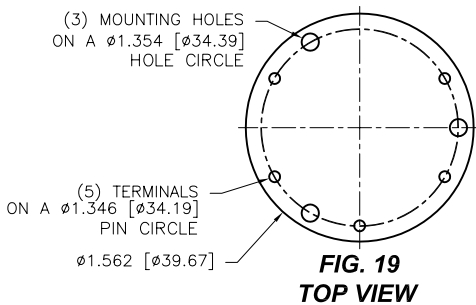

OPTOELECTRONIC SOCKETS

PLATING: RoHS COMPLIANT

R15 TERMINAL: GOLD / CONTACT: GOLD } OTHER PLATINGS AVAILABLE
R17 TERMINAL: TIN / CONTACT: GOLD }