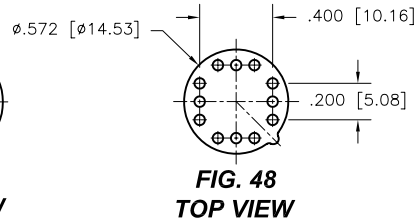

OPTOELECTRONIC SOCKETS

PLATING: RoHS COMPLIANT
R15 TERMINAL: GOLD / CONTACT: GOLD } OTHER PLATINGS AVAILABLE
R17 TERMINAL: TIN / CONTACT: GOLD }