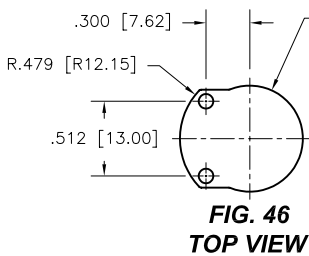

OPTOELECTRONIC SOCKETS

PLATING: RoHS COMPLIANT
R15 TERMINAL: GOLD / CONTACT: GOLD } OTHER PLATINGS AVAILABLE
R17 TERMINAL: TIN / CONTACT: GOLD }