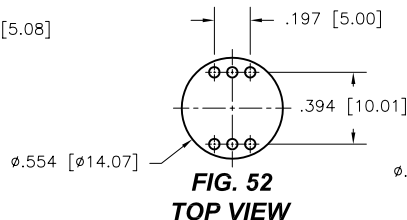

OPTOELECTRONIC SOCKETS

PLATING: RoHS COMPLIANT
R15 TERMINAL: GOLD / CONTACT: GOLD } OTHER PLATINGS AVAILABLE
R17 TERMINAL: TIN / CONTACT: GOLD }