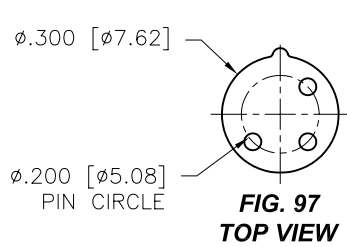

OPTOELECTRONIC SOCKETS

Ø.400 PIN CIRCLE

Ø.295 PIN CIRCLE

Ø.230 PIN CIRCLE

PLATING: RoHS COMPLIANT

R15 TERMINAL: GOLD / CONTACT: GOLD } OTHER PLATINGS AVAILABLE
R17 TERMINAL: TIN / CONTACT: GOLD }

OPTOELECTRONIC SOCKETS

DIMENSIONS ARE SHOWN IN INCHES (MILLIMETERS)
WE RESERVE THE RIGHT TO CHANGE SPECIFICATIONS WITHOUT NOTICE.

PAGE 36
SENSOR CATALOG
2007

OPTOELECTRONIC SOCKETS

Ø.200 PIN CIRCLE

PLATING: RoHS COMPLIANT

R15 TERMINAL: GOLD / CONTACT: GOLD } OTHER PLATINGS AVAILABLE
R17 TERMINAL: TIN / CONTACT: GOLD }

DIMENSIONS ARE SHOWN IN INCHES [MILLIMETERS]
WE RESERVE THE RIGHT TO CHANGE SPECIFICATIONS WITHOUT NOTICE.

PAGE 38
SENSOR CATALOG
2007

OPTOELECTRONIC SOCKETS

Ø.100 PIN CIRCLE

FIG. 118
TOP VIEW

FIG. 119
TOP VIEW

DIMENSIONS ARE SHOWN IN INCHES [MILLIMETERS]
WE RESERVE THE RIGHT TO CHANGE SPECIFICATIONS WITHOUT NOTICE.

PAGE 41
SENSOR CATALOG
2007