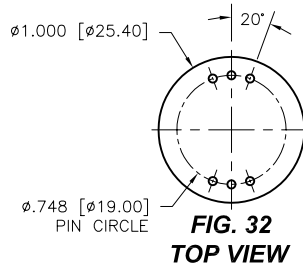

OPTOELECTRONIC SOCKETS

PLATING: RoHS COMPLIANT
R15 TERMINAL: GOLD / CONTACT: GOLD } OTHER PLATINGS AVAILABLE
R17 TERMINAL: TIN / CONTACT: GOLD }