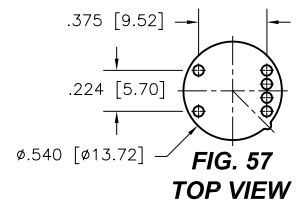

OPTOELECTRONIC SOCKETS

PLATING: RoHS COMPLIANT
R15 TERMINAL: GOLD / CONTACT: GOLD } OTHER PLATINGS AVAILABLE
R17 TERMINAL: TIN / CONTACT: GOLD }