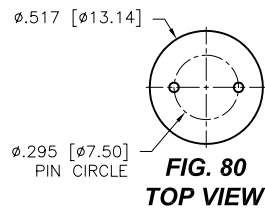

OPTOELECTRONIC SOCKETS

Ø.400 PIN CIRCLE

Ø.295 PIN CIRCLE

Ø.230 PIN CIRCLE

PLATING: RoHS COMPLIANT

R15 TERMINAL: GOLD / CONTACT: GOLD } OTHER PLATINGS AVAILABLE
R17 TERMINAL: TIN / CONTACT: GOLD }

OPTOELECTRONIC SOCKETS

DIMENSIONS ARE SHOWN IN INCHES (MILLIMETERS)
WE RESERVE THE RIGHT TO CHANGE SPECIFICATIONS WITHOUT NOTICE.

PAGE 36
SENSOR CATALOG
2007

OPTOELECTRONIC SOCKETS

Ø.200 PIN CIRCLE

PLATING: RoHS COMPLIANT

R15 TERMINAL: GOLD / CONTACT: GOLD } OTHER PLATINGS AVAILABLE
R17 TERMINAL: TIN / CONTACT: GOLD }

DIMENSIONS ARE SHOWN IN INCHES [MILLIMETERS]
WE RESERVE THE RIGHT TO CHANGE SPECIFICATIONS WITHOUT NOTICE.

PAGE 38
SENSOR CATALOG
2007

OPTOELECTRONIC SOCKETS

Ø.100 PIN CIRCLE

FIG. 118
TOP VIEW

FIG. 119
TOP VIEW

DIMENSIONS ARE SHOWN IN INCHES [MILLIMETERS]
WE RESERVE THE RIGHT TO CHANGE SPECIFICATIONS WITHOUT NOTICE.

PAGE 41
SENSOR CATALOG
2007