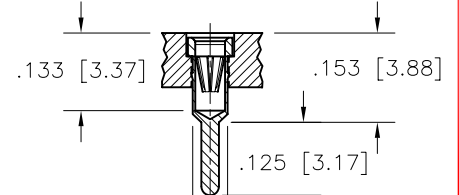

-441V
THRU HOLE (TH)