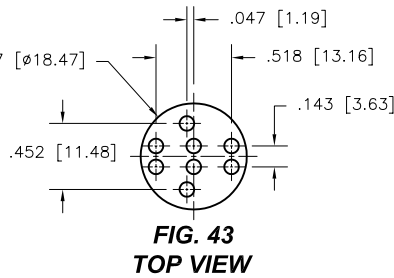

OPTOELECTRONIC SOCKETS

PLATING: RoHS COMPLIANT
R15 TERMINAL: GOLD / CONTACT: GOLD } OTHER PLATINGS AVAILABLE
R17 TERMINAL: TIN / CONTACT: GOLD }