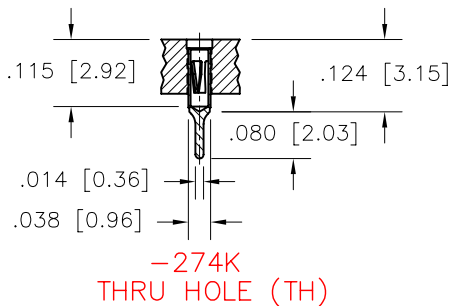

ACCEPTS Ø.018 [0.46] PIN

PLATING: RoHS COMPLIANT

R15 TERMINAL: GOLD / CONTACT: GOLD } OTHER PLATINGS AVAILABLE
R17 TERMINAL: TIN / CONTACT: GOLD }

DIMENSIONS ARE SHOWN IN INCHES [MILLIMETERS]
WE RESERVE THE RIGHT TO CHANGE SPECIFICATIONS WITHOUT NOTICE.