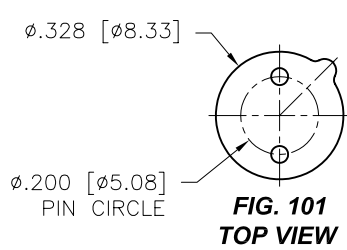

OPTOELECTRONIC SOCKETS

Ø.400 PIN CIRCLE

Ø.295 PIN CIRCLE

Ø.230 PIN CIRCLE

PLATING: RoHS COMPLIANT

R15 TERMINAL: GOLD / CONTACT: GOLD } OTHER PLATINGS AVAILABLE
R17 TERMINAL: TIN / CONTACT: GOLD }

OPTOELECTRONIC SOCKETS

DIMENSIONS ARE SHOWN IN INCHES (MILLIMETERS)
WE RESERVE THE RIGHT TO CHANGE SPECIFICATIONS WITHOUT NOTICE.

PAGE 36
SENSOR CATALOG
2007

OPTOELECTRONIC SOCKETS

Ø.200 PIN CIRCLE

PLATING: RoHS COMPLIANT

R15 TERMINAL: GOLD / CONTACT: GOLD } OTHER PLATINGS AVAILABLE
R17 TERMINAL: TIN / CONTACT: GOLD }

DIMENSIONS ARE SHOWN IN INCHES [MILLIMETERS]
WE RESERVE THE RIGHT TO CHANGE SPECIFICATIONS WITHOUT NOTICE.

PAGE 38
SENSOR CATALOG
2007

OPTOELECTRONIC SOCKETS

Ø.100 PIN CIRCLE

FIG. 118
TOP VIEW

FIG. 119
TOP VIEW

DIMENSIONS ARE SHOWN IN INCHES [MILLIMETERS]
WE RESERVE THE RIGHT TO CHANGE SPECIFICATIONS WITHOUT NOTICE.

PAGE 41
SENSOR CATALOG
2007