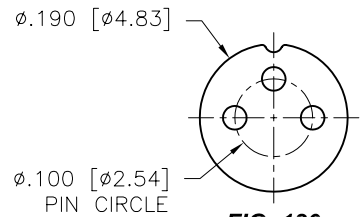

DIMENSIONS ARE SHOWN IN INCHES (MILLIMETERS)
WE RESERVE THE RIGHT TO CHANGE SPECIFICATIONS WITHOUT NOTICE.

PAGE 36
SENSOR CATALOG
2007

OPTOELECTRONIC SOCKETS

Ø.200 PIN CIRCLE

PLATING: RoHS COMPLIANT

R15 TERMINAL: GOLD / CONTACT: GOLD } OTHER PLATINGS AVAILABLE
R17 TERMINAL: TIN / CONTACT: GOLD }

DIMENSIONS ARE SHOWN IN INCHES [MILLIMETERS]
WE RESERVE THE RIGHT TO CHANGE SPECIFICATIONS WITHOUT NOTICE.

PAGE 38
SENSOR CATALOG
2007

OPTOELECTRONIC SOCKETS

Ø.100 PIN CIRCLE

FIG. 118
TOP VIEW

FIG. 119
TOP VIEW