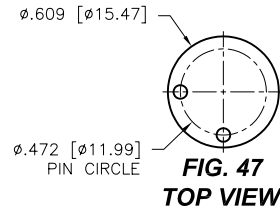

OPTOELECTRONIC SOCKETS

PLATING: RoHS COMPLIANT
R15 TERMINAL: GOLD / CONTACT: GOLD } OTHER PLATINGS AVAILABLE
R17 TERMINAL: TIN / CONTACT: GOLD }