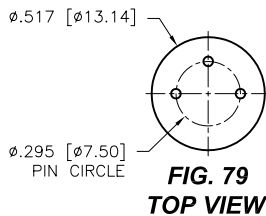

OPTOELECTRONIC SOCKETS

Ø.400 PIN CIRCLE

Ø.295 PIN CIRCLE

Ø.230 PIN CIRCLE

PLATING: RoHS COMPLIANT

R15 TERMINAL: GOLD / CONTACT: GOLD } OTHER PLATINGS AVAILABLE
R17 TERMINAL: TIN / CONTACT: GOLD }

OPTOELECTRONIC SOCKETS

DIMENSIONS ARE SHOWN IN INCHES (MILLIMETERS)
WE RESERVE THE RIGHT TO CHANGE SPECIFICATIONS WITHOUT NOTICE.

PAGE 36
SENSOR CATALOG
2007

OPTOELECTRONIC SOCKETS

Ø.200 PIN CIRCLE

PLATING: RoHS COMPLIANT

R15 TERMINAL: GOLD / CONTACT: GOLD } OTHER PLATINGS AVAILABLE
R17 TERMINAL: TIN / CONTACT: GOLD }

DIMENSIONS ARE SHOWN IN INCHES [MILLIMETERS]
WE RESERVE THE RIGHT TO CHANGE SPECIFICATIONS WITHOUT NOTICE.

PAGE 38
SENSOR CATALOG
2007

OPTOELECTRONIC SOCKETS

Ø.100 PIN CIRCLE

FIG. 118
TOP VIEW

FIG. 119
TOP VIEW

DIMENSIONS ARE SHOWN IN INCHES [MILLIMETERS]
WE RESERVE THE RIGHT TO CHANGE SPECIFICATIONS WITHOUT NOTICE.

PAGE 41
SENSOR CATALOG
2007