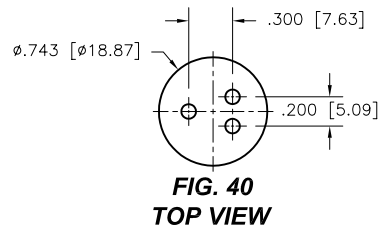

OPTOELECTRONIC SOCKETS

PLATING: RoHS COMPLIANT
R15 TERMINAL: GOLD / CONTACT: GOLD } OTHER PLATINGS AVAILABLE
R17 TERMINAL: TIN / CONTACT: GOLD }