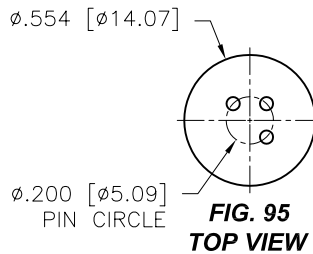

OPTOELECTRONIC SOCKETS

Ø.200 PIN CIRCLE

PLATING: RoHS COMPLIANT

R15 TERMINAL: GOLD / CONTACT: GOLD } OTHER PLATINGS AVAILABLE
R17 TERMINAL: TIN / CONTACT: GOLD }

DIMENSIONS ARE SHOWN IN INCHES (MILLIMETERS)
WE RESERVE THE RIGHT TO CHANGE SPECIFICATIONS WITHOUT NOTICE.

PAGE 36
SENSOR CATALOG
2007