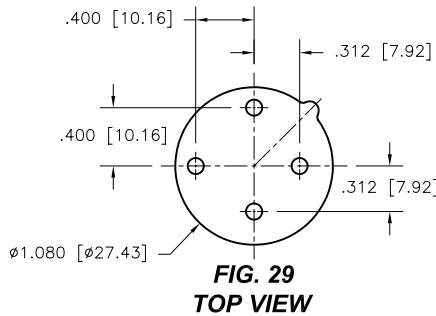

OPTOELECTRONIC SOCKETS

PLATING: RoHS COMPLIANT
R15 TERMINAL: GOLD / CONTACT: GOLD } OTHER PLATINGS AVAILABLE
R17 TERMINAL: TIN / CONTACT: GOLD }