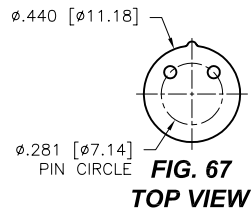

OPTOELECTRONIC SOCKETS

PLATING: RoHS COMPLIANT

R15 TERMINAL: GOLD / CONTACT: GOLD } OTHER PLATINGS AVAILABLE
R17 TERMINAL: TIN / CONTACT: GOLD }