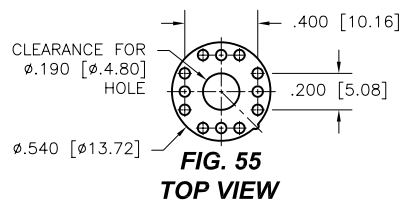

OPTOELECTRONIC SOCKETS

PLATING: RoHS COMPLIANT
R15 TERMINAL: GOLD / CONTACT: GOLD } OTHER PLATINGS AVAILABLE
R17 TERMINAL: TIN / CONTACT: GOLD }