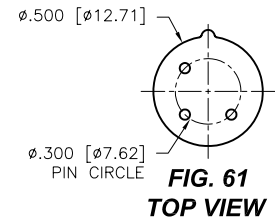

OPTOELECTRONIC SOCKETS

PLATING: RoHS COMPLIANT

R15 TERMINAL: GOLD / CONTACT: GOLD } OTHER PLATINGS AVAILABLE
R17 TERMINAL: TIN / CONTACT: GOLD }