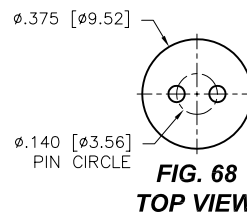

OPTOELECTRONIC SOCKETS

PLATING: RoHS COMPLIANT

R15 TERMINAL: GOLD / CONTACT: GOLD } OTHER PLATINGS AVAILABLE
R17 TERMINAL: TIN / CONTACT: GOLD }