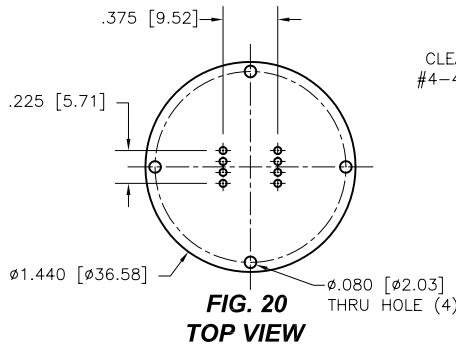

OPTOELECTRONIC SOCKETS

PLATING: RoHS COMPLIANT

R15 TERMINAL: GOLD / CONTACT: GOLD } OTHER PLATINGS AVAILABLE
R17 TERMINAL: TIN / CONTACT: GOLD }