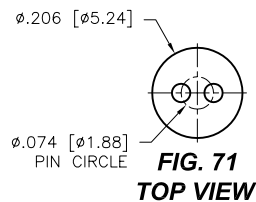

OPTOELECTRONIC SOCKETS

PLATING: RoHS COMPLIANT

R15 TERMINAL: GOLD / CONTACT: GOLD } OTHER PLATINGS AVAILABLE
R17 TERMINAL: TIN / CONTACT: GOLD }