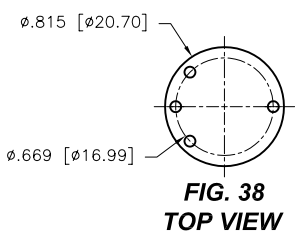

OPTOELECTRONIC SOCKETS

PLATING: RoHS COMPLIANT
R15 TERMINAL: GOLD / CONTACT: GOLD } OTHER PLATINGS AVAILABLE
R17 TERMINAL: TIN / CONTACT: GOLD }