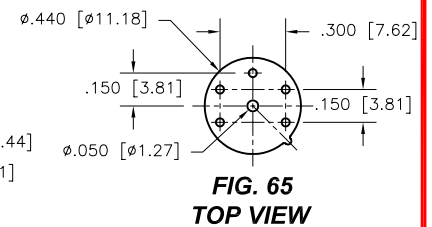

OPTOELECTRONIC SOCKETS

PLATING: RoHS COMPLIANT

R15 TERMINAL: GOLD / CONTACT: GOLD } OTHER PLATINGS AVAILABLE
R17 TERMINAL: TIN / CONTACT: GOLD }