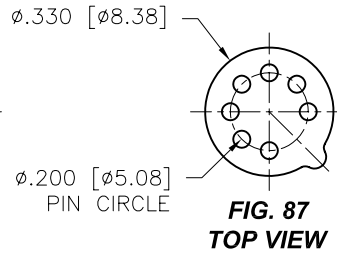

OPTOELECTRONIC SOCKETS

Ø.200 PIN CIRCLE

PLATING: RoHS COMPLIANT

R15 TERMINAL: GOLD / CONTACT: GOLD } OTHER PLATINGS AVAILABLE
R17 TERMINAL: TIN / CONTACT: GOLD }

DIMENSIONS ARE SHOWN IN INCHES (MILLIMETERS)
WE RESERVE THE RIGHT TO CHANGE SPECIFICATIONS WITHOUT NOTICE.

PAGE 36
SENSOR CATALOG
2007