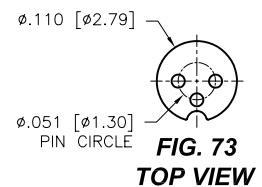

OPTOELECTRONIC SOCKETS

PLATING: RoHS COMPLIANT

R15 TERMINAL: GOLD / CONTACT: GOLD } OTHER PLATINGS AVAILABLE
R17 TERMINAL: TIN / CONTACT: GOLD }