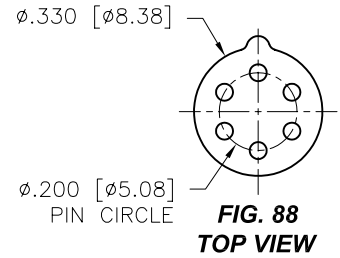

OPTOELECTRONIC SOCKETS

Ø.200 PIN CIRCLE

PLATING: RoHS COMPLIANT

R15 TERMINAL: GOLD / CONTACT: GOLD } OTHER PLATINGS AVAILABLE
R17 TERMINAL: TIN / CONTACT: GOLD }

DIMENSIONS ARE SHOWN IN INCHES (MILLIMETERS)
WE RESERVE THE RIGHT TO CHANGE SPECIFICATIONS WITHOUT NOTICE.

PAGE 36
SENSOR CATALOG
2007