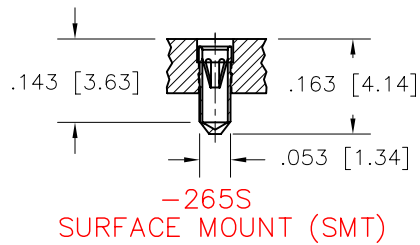

ACCEPTS Ø.018 [0.46] PIN

PLATING: RoHS COMPLIANT

R15 TERMINAL: GOLD / CONTACT: GOLD } OTHER PLATINGS AVAILABLE
R17 TERMINAL: TIN / CONTACT: GOLD }

DIMENSIONS ARE SHOWN IN INCHES [MILLIMETERS]
WE RESERVE THE RIGHT TO CHANGE SPECIFICATIONS WITHOUT NOTICE.