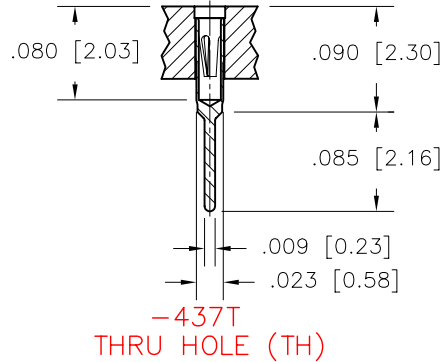

OPTOELECTRONIC TERMINAL PAGE

ACCEPTS Ø.012 [0.31] PIN