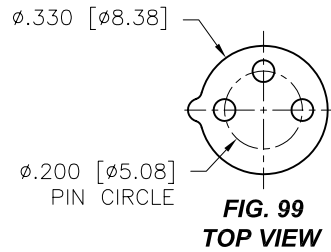

OPTOELECTRONIC SOCKETS

Ø.400 PIN CIRCLE

Ø.295 PIN CIRCLE

Ø.230 PIN CIRCLE

PLATING: RoHS COMPLIANT

R15 TERMINAL: GOLD / CONTACT: GOLD } OTHER PLATINGS AVAILABLE
R17 TERMINAL: TIN / CONTACT: GOLD }

OPTOELECTRONIC SOCKETS

DIMENSIONS ARE SHOWN IN INCHES (MILLIMETERS)
WE RESERVE THE RIGHT TO CHANGE SPECIFICATIONS WITHOUT NOTICE.

PAGE 36
SENSOR CATALOG
2007

OPTOELECTRONIC SOCKETS

Ø.200 PIN CIRCLE

PLATING: RoHS COMPLIANT

R15 TERMINAL: GOLD / CONTACT: GOLD } OTHER PLATINGS AVAILABLE
R17 TERMINAL: TIN / CONTACT: GOLD }

DIMENSIONS ARE SHOWN IN INCHES [MILLIMETERS]
WE RESERVE THE RIGHT TO CHANGE SPECIFICATIONS WITHOUT NOTICE.

PAGE 38
SENSOR CATALOG
2007

OPTOELECTRONIC SOCKETS

Ø.100 PIN CIRCLE

FIG. 118
TOP VIEW

FIG. 119
TOP VIEW

DIMENSIONS ARE SHOWN IN INCHES [MILLIMETERS]
WE RESERVE THE RIGHT TO CHANGE SPECIFICATIONS WITHOUT NOTICE.

PAGE 41
SENSOR CATALOG
2007