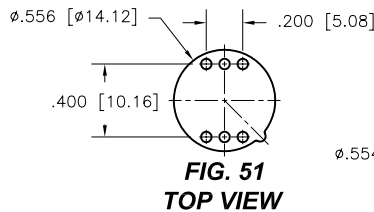

OPTOELECTRONIC SOCKETS

PLATING: RoHS COMPLIANT
R15 TERMINAL: GOLD / CONTACT: GOLD } OTHER PLATINGS AVAILABLE
R17 TERMINAL: TIN / CONTACT: GOLD }