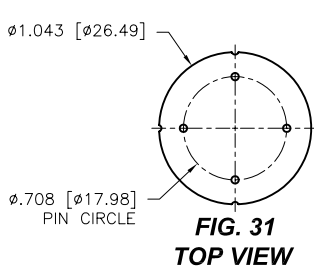

OPTOELECTRONIC SOCKETS

PLATING: RoHS COMPLIANT
R15 TERMINAL: GOLD / CONTACT: GOLD } OTHER PLATINGS AVAILABLE
R17 TERMINAL: TIN / CONTACT: GOLD }