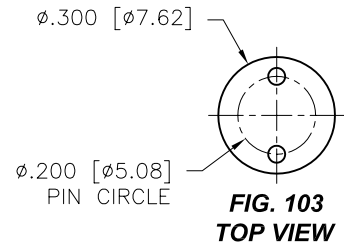

OPTOELECTRONIC SOCKETS

Ø.400 PIN CIRCLE

Ø.295 PIN CIRCLE

Ø.230 PIN CIRCLE

PLATING: RoHS COMPLIANT

R15 TERMINAL: GOLD / CONTACT: GOLD } OTHER PLATINGS AVAILABLE
R17 TERMINAL: TIN / CONTACT: GOLD }

OPTOELECTRONIC SOCKETS

DIMENSIONS ARE SHOWN IN INCHES (MILLIMETERS)
WE RESERVE THE RIGHT TO CHANGE SPECIFICATIONS WITHOUT NOTICE.

PAGE 36
SENSOR CATALOG
2007

OPTOELECTRONIC SOCKETS

Ø.200 PIN CIRCLE

PLATING: RoHS COMPLIANT

R15 TERMINAL: GOLD / CONTACT: GOLD } OTHER PLATINGS AVAILABLE
R17 TERMINAL: TIN / CONTACT: GOLD }

DIMENSIONS ARE SHOWN IN INCHES [MILLIMETERS]
WE RESERVE THE RIGHT TO CHANGE SPECIFICATIONS WITHOUT NOTICE.

PAGE 38
SENSOR CATALOG
2007

OPTOELECTRONIC SOCKETS

Ø.100 PIN CIRCLE

FIG. 118
TOP VIEW

FIG. 119
TOP VIEW

DIMENSIONS ARE SHOWN IN INCHES [MILLIMETERS]
WE RESERVE THE RIGHT TO CHANGE SPECIFICATIONS WITHOUT NOTICE.

PAGE 41
SENSOR CATALOG
2007