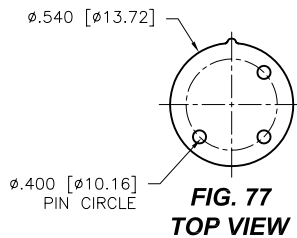

OPTOELECTRONIC SOCKETS

Ø.400 PIN CIRCLE

Ø.295 PIN CIRCLE

Ø.230 PIN CIRCLE

PLATING: RoHS COMPLIANT

R15 TERMINAL: GOLD / CONTACT: GOLD } OTHER PLATINGS AVAILABLE
R17 TERMINAL: TIN / CONTACT: GOLD }

OPTOELECTRONIC SOCKETS

DIMENSIONS ARE SHOWN IN INCHES (MILLIMETERS)
WE RESERVE THE RIGHT TO CHANGE SPECIFICATIONS WITHOUT NOTICE.

PAGE 36
SENSOR CATALOG
2007

OPTOELECTRONIC SOCKETS

Ø.200 PIN CIRCLE

PLATING: RoHS COMPLIANT

R15 TERMINAL: GOLD / CONTACT: GOLD } OTHER PLATINGS AVAILABLE
R17 TERMINAL: TIN / CONTACT: GOLD }

DIMENSIONS ARE SHOWN IN INCHES [MILLIMETERS]
WE RESERVE THE RIGHT TO CHANGE SPECIFICATIONS WITHOUT NOTICE.

PAGE 38
SENSOR CATALOG
2007

OPTOELECTRONIC SOCKETS

Ø.100 PIN CIRCLE

FIG. 118
TOP VIEW

FIG. 119
TOP VIEW

DIMENSIONS ARE SHOWN IN INCHES [MILLIMETERS]
WE RESERVE THE RIGHT TO CHANGE SPECIFICATIONS WITHOUT NOTICE.

PAGE 41
SENSOR CATALOG
2007