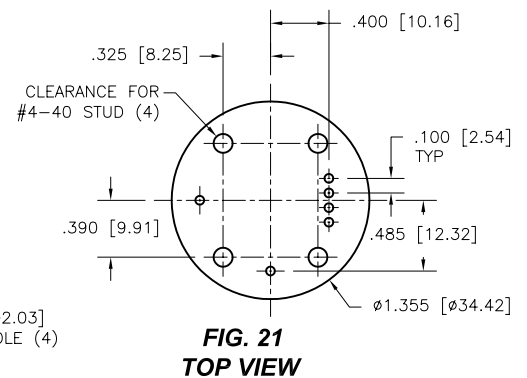

OPTOELECTRONIC SOCKETS

PLATING: RoHS COMPLIANT

R15 TERMINAL: GOLD / CONTACT: GOLD } OTHER PLATINGS AVAILABLE
R17 TERMINAL: TIN / CONTACT: GOLD }