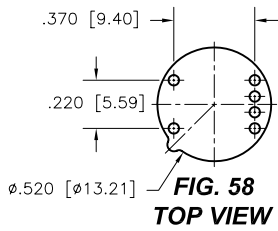

OPTOELECTRONIC SOCKETS

PLATING: RoHS COMPLIANT

R15 TERMINAL: GOLD / CONTACT: GOLD } OTHER PLATINGS AVAILABLE
R17 TERMINAL: TIN / CONTACT: GOLD }