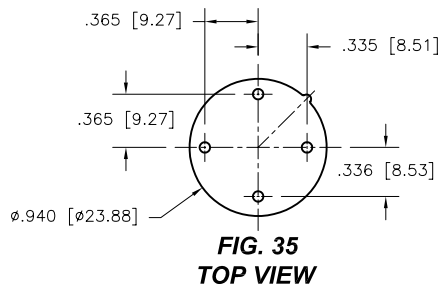

OPTOELECTRONIC SOCKETS

PLATING: RoHS COMPLIANT
R15 TERMINAL: GOLD / CONTACT: GOLD } OTHER PLATINGS AVAILABLE
R17 TERMINAL: TIN / CONTACT: GOLD }