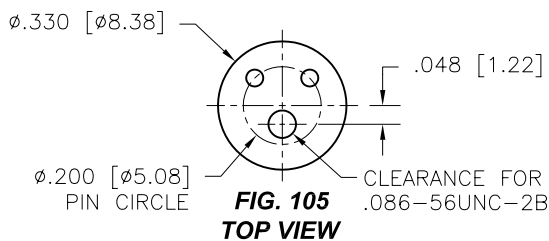

DIMENSIONS ARE SHOWN IN INCHES (MILLIMETERS)
WE RESERVE THE RIGHT TO CHANGE SPECIFICATIONS WITHOUT NOTICE.

PAGE 36
SENSOR CATALOG
2007

OPTOELECTRONIC SOCKETS

Ø.200 PIN CIRCLE

PLATING: RoHS COMPLIANT

R15 TERMINAL: GOLD / CONTACT: GOLD } OTHER PLATINGS AVAILABLE
R17 TERMINAL: TIN / CONTACT: GOLD }

DIMENSIONS ARE SHOWN IN INCHES [MILLIMETERS]
WE RESERVE THE RIGHT TO CHANGE SPECIFICATIONS WITHOUT NOTICE.

PAGE 38
SENSOR CATALOG
2007

OPTOELECTRONIC SOCKETS

Ø.100 PIN CIRCLE

FIG. 118
TOP VIEW

FIG. 119
TOP VIEW

DIMENSIONS ARE SHOWN IN INCHES [MILLIMETERS]
WE RESERVE THE RIGHT TO CHANGE SPECIFICATIONS WITHOUT NOTICE.

OPTOELECTRONIC TERMINAL PAGE

ACCEPTS Ø.030 [0.76] PIN

-439V
SURFACE MOUNT (SMT)

-442V
SURFACE MOUNT (SMT)

DIMENSIONS ARE SHOWN IN INCHES [MILLIMETERS]
WE RESERVE THE RIGHT TO CHANGE SPECIFICATIONS WITHOUT NOTICE.

PAGE 41
SENSOR CATALOG
2007