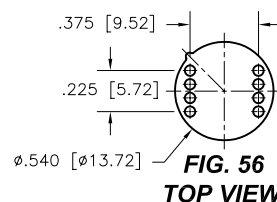

OPTOELECTRONIC SOCKETS

PLATING: RoHS COMPLIANT
R15 TERMINAL: GOLD / CONTACT: GOLD } OTHER PLATINGS AVAILABLE
R17 TERMINAL: TIN / CONTACT: GOLD }