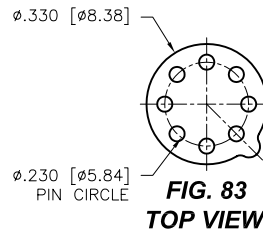

OPTOELECTRONIC SOCKETS

Ø.400 PIN CIRCLE

Ø.295 PIN CIRCLE

Ø.230 PIN CIRCLE

PLATING: RoHS COMPLIANT

R15 TERMINAL: GOLD / CONTACT: GOLD } OTHER PLATINGS AVAILABLE
R17 TERMINAL: TIN / CONTACT: GOLD }

OPTOELECTRONIC SOCKETS

DIMENSIONS ARE SHOWN IN INCHES (MILLIMETERS)
WE RESERVE THE RIGHT TO CHANGE SPECIFICATIONS WITHOUT NOTICE.

PAGE 36
SENSOR CATALOG
2007

OPTOELECTRONIC SOCKETS

Ø.200 PIN CIRCLE

PLATING: RoHS COMPLIANT

R15 TERMINAL: GOLD / CONTACT: GOLD } OTHER PLATINGS AVAILABLE
R17 TERMINAL: TIN / CONTACT: GOLD }

DIMENSIONS ARE SHOWN IN INCHES [MILLIMETERS]
WE RESERVE THE RIGHT TO CHANGE SPECIFICATIONS WITHOUT NOTICE.

PAGE 38
SENSOR CATALOG
2007

OPTOELECTRONIC SOCKETS

Ø.100 PIN CIRCLE

FIG. 118
TOP VIEW

FIG. 119
TOP VIEW

DIMENSIONS ARE SHOWN IN INCHES [MILLIMETERS]
WE RESERVE THE RIGHT TO CHANGE SPECIFICATIONS WITHOUT NOTICE.

PAGE 41
SENSOR CATALOG
2007