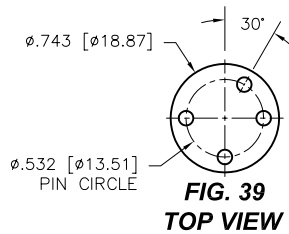

OPTOELECTRONIC SOCKETS

PLATING: RoHS COMPLIANT
R15 TERMINAL: GOLD / CONTACT: GOLD } OTHER PLATINGS AVAILABLE
R17 TERMINAL: TIN / CONTACT: GOLD }