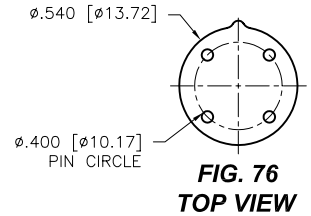

OPTOELECTRONIC SOCKETS

Ø.400 PIN CIRCLE

Ø.295 PIN CIRCLE

Ø.230 PIN CIRCLE

PLATING: RoHS COMPLIANT

R15 TERMINAL: GOLD / CONTACT: GOLD } OTHER PLATINGS AVAILABLE
R17 TERMINAL: TIN / CONTACT: GOLD }

OPTOELECTRONIC SOCKETS

DIMENSIONS ARE SHOWN IN INCHES (MILLIMETERS)
WE RESERVE THE RIGHT TO CHANGE SPECIFICATIONS WITHOUT NOTICE.

PAGE 36
SENSOR CATALOG
2007

OPTOELECTRONIC SOCKETS

Ø.200 PIN CIRCLE

PLATING: RoHS COMPLIANT

R15 TERMINAL: GOLD / CONTACT: GOLD } OTHER PLATINGS AVAILABLE
R17 TERMINAL: TIN / CONTACT: GOLD }

DIMENSIONS ARE SHOWN IN INCHES [MILLIMETERS]
WE RESERVE THE RIGHT TO CHANGE SPECIFICATIONS WITHOUT NOTICE.

PAGE 38
SENSOR CATALOG
2007

OPTOELECTRONIC SOCKETS

Ø.100 PIN CIRCLE

FIG. 118
TOP VIEW

FIG. 119
TOP VIEW

DIMENSIONS ARE SHOWN IN INCHES [MILLIMETERS]
WE RESERVE THE RIGHT TO CHANGE SPECIFICATIONS WITHOUT NOTICE.

PAGE 41
SENSOR CATALOG
2007