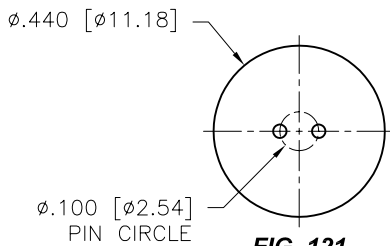

FIG. 121
TOP VIEW