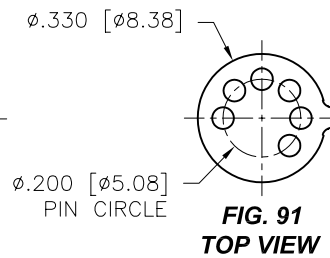

OPTOELECTRONIC SOCKETS

Ø.200 PIN CIRCLE

PLATING: RoHS COMPLIANT

R15 TERMINAL: GOLD / CONTACT: GOLD } OTHER PLATINGS AVAILABLE
R17 TERMINAL: TIN / CONTACT: GOLD }

DIMENSIONS ARE SHOWN IN INCHES (MILLIMETERS)
WE RESERVE THE RIGHT TO CHANGE SPECIFICATIONS WITHOUT NOTICE.

PAGE 36
SENSOR CATALOG
2007