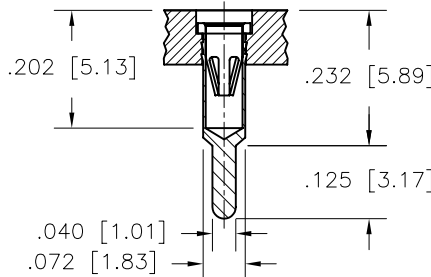

-433E
THRU HOLE (TH)