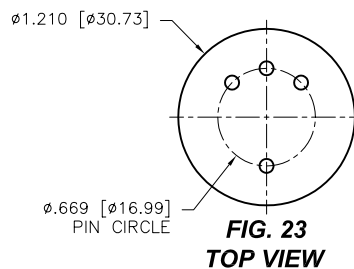

OPTOELECTRONIC SOCKETS

PLATING: RoHS COMPLIANT

R15 TERMINAL: GOLD / CONTACT: GOLD } OTHER PLATINGS AVAILABLE
R17 TERMINAL: TIN / CONTACT: GOLD }