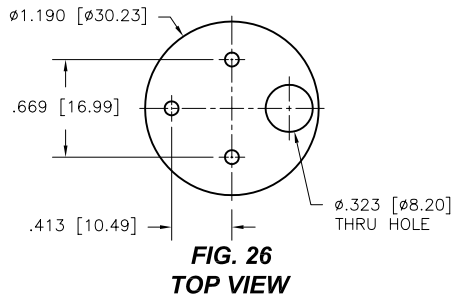

OPTOELECTRONIC SOCKETS

PLATING: RoHS COMPLIANT

R15 TERMINAL: GOLD / CONTACT: GOLD } OTHER PLATINGS AVAILABLE
R17 TERMINAL: TIN / CONTACT: GOLD }