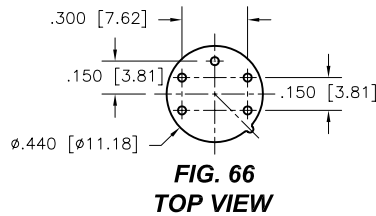

OPTOELECTRONIC SOCKETS

PLATING: RoHS COMPLIANT

R15 TERMINAL: GOLD / CONTACT: GOLD } OTHER PLATINGS AVAILABLE
R17 TERMINAL: TIN / CONTACT: GOLD }