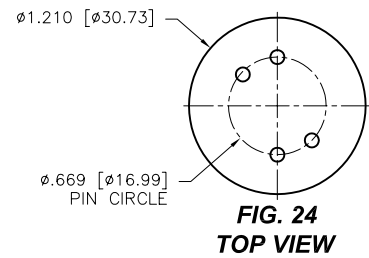

OPTOELECTRONIC SOCKETS

PLATING: RoHS COMPLIANT

R15 TERMINAL: GOLD / CONTACT: GOLD } OTHER PLATINGS AVAILABLE
R17 TERMINAL: TIN / CONTACT: GOLD }