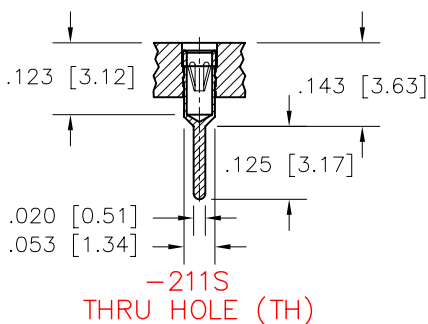

ACCEPTS Ø.018 [0.46] PIN

PLATING: RoHS COMPLIANT

R15 TERMINAL: GOLD / CONTACT: GOLD } OTHER PLATINGS AVAILABLE
R17 TERMINAL: TIN / CONTACT: GOLD }

DIMENSIONS ARE SHOWN IN INCHES [MILLIMETERS]
WE RESERVE THE RIGHT TO CHANGE SPECIFICATIONS WITHOUT NOTICE.