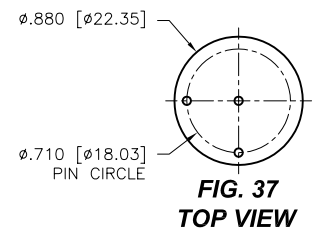

OPTOELECTRONIC SOCKETS

PLATING: RoHS COMPLIANT
R15 TERMINAL: GOLD / CONTACT: GOLD } OTHER PLATINGS AVAILABLE
R17 TERMINAL: TIN / CONTACT: GOLD }