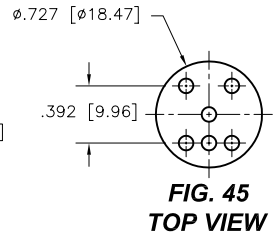

OPTOELECTRONIC SOCKETS

PLATING: RoHS COMPLIANT
R15 TERMINAL: GOLD / CONTACT: GOLD } OTHER PLATINGS AVAILABLE
R17 TERMINAL: TIN / CONTACT: GOLD }