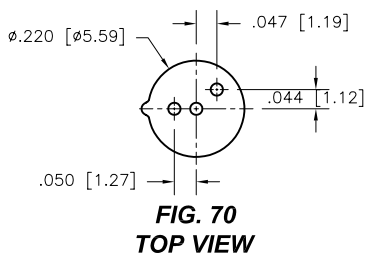

OPTOELECTRONIC SOCKETS

PLATING: RoHS COMPLIANT

R15 TERMINAL: GOLD / CONTACT: GOLD } OTHER PLATINGS AVAILABLE
R17 TERMINAL: TIN / CONTACT: GOLD }