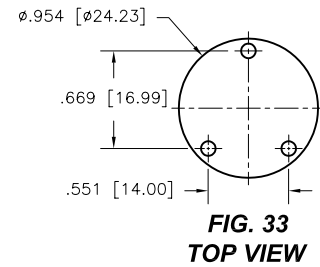

OPTOELECTRONIC SOCKETS

PLATING: RoHS COMPLIANT
R15 TERMINAL: GOLD / CONTACT: GOLD } OTHER PLATINGS AVAILABLE
R17 TERMINAL: TIN / CONTACT: GOLD }