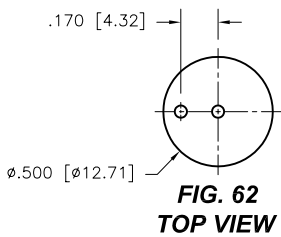

OPTOELECTRONIC SOCKETS

PLATING: RoHS COMPLIANT

R15 TERMINAL: GOLD / CONTACT: GOLD } OTHER PLATINGS AVAILABLE
R17 TERMINAL: TIN / CONTACT: GOLD }