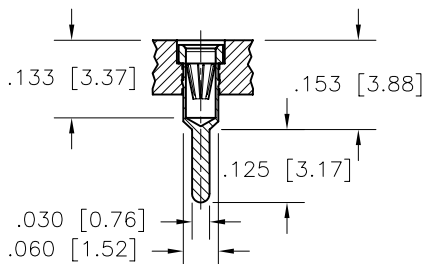

-295V
THRU HOLE (TH)