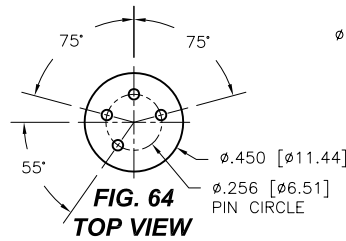

OPTOELECTRONIC SOCKETS

PLATING: RoHS COMPLIANT

R15 TERMINAL: GOLD / CONTACT: GOLD } OTHER PLATINGS AVAILABLE
R17 TERMINAL: TIN / CONTACT: GOLD }