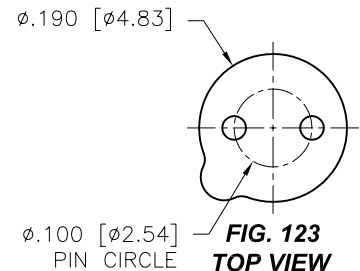

FIG. 123
TOP VIEW