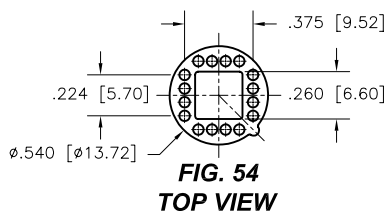

OPTOELECTRONIC SOCKETS

PLATING: RoHS COMPLIANT
R15 TERMINAL: GOLD / CONTACT: GOLD } OTHER PLATINGS AVAILABLE
R17 TERMINAL: TIN / CONTACT: GOLD }