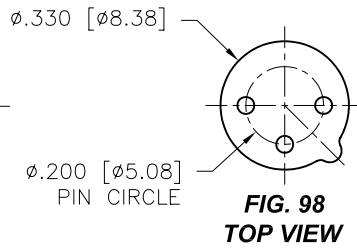

OPTOELECTRONIC SOCKETS

Ø.400 PIN CIRCLE

Ø.295 PIN CIRCLE

Ø.230 PIN CIRCLE

PLATING: RoHS COMPLIANT

R15 TERMINAL: GOLD / CONTACT: GOLD } OTHER PLATINGS AVAILABLE
R17 TERMINAL: TIN / CONTACT: GOLD }

OPTOELECTRONIC SOCKETS

DIMENSIONS ARE SHOWN IN INCHES (MILLIMETERS)
WE RESERVE THE RIGHT TO CHANGE SPECIFICATIONS WITHOUT NOTICE.

PAGE 36
SENSOR CATALOG
2007

OPTOELECTRONIC SOCKETS

Ø.200 PIN CIRCLE

PLATING: RoHS COMPLIANT

R15 TERMINAL: GOLD / CONTACT: GOLD } OTHER PLATINGS AVAILABLE
R17 TERMINAL: TIN / CONTACT: GOLD }

DIMENSIONS ARE SHOWN IN INCHES [MILLIMETERS]
WE RESERVE THE RIGHT TO CHANGE SPECIFICATIONS WITHOUT NOTICE.

PAGE 38
SENSOR CATALOG
2007

OPTOELECTRONIC SOCKETS

Ø.100 PIN CIRCLE

FIG. 118
TOP VIEW

FIG. 119
TOP VIEW

DIMENSIONS ARE SHOWN IN INCHES [MILLIMETERS]
WE RESERVE THE RIGHT TO CHANGE SPECIFICATIONS WITHOUT NOTICE.

PAGE 41
SENSOR CATALOG
2007