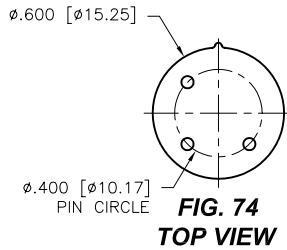

OPTOELECTRONIC SOCKETS

Ø.400 PIN CIRCLE

Ø.295 PIN CIRCLE

Ø.230 PIN CIRCLE

PLATING: RoHS COMPLIANT

R15 TERMINAL: GOLD / CONTACT: GOLD } OTHER PLATINGS AVAILABLE
R17 TERMINAL: TIN / CONTACT: GOLD }

OPTOELECTRONIC SOCKETS

DIMENSIONS ARE SHOWN IN INCHES (MILLIMETERS)
WE RESERVE THE RIGHT TO CHANGE SPECIFICATIONS WITHOUT NOTICE.

PAGE 36
SENSOR CATALOG
2007

OPTOELECTRONIC SOCKETS

Ø.200 PIN CIRCLE

PLATING: RoHS COMPLIANT

R15 TERMINAL: GOLD / CONTACT: GOLD } OTHER PLATINGS AVAILABLE
R17 TERMINAL: TIN / CONTACT: GOLD }

DIMENSIONS ARE SHOWN IN INCHES [MILLIMETERS]
WE RESERVE THE RIGHT TO CHANGE SPECIFICATIONS WITHOUT NOTICE.

PAGE 38
SENSOR CATALOG
2007

OPTOELECTRONIC SOCKETS

Ø.100 PIN CIRCLE

FIG. 118
TOP VIEW

FIG. 119
TOP VIEW

DIMENSIONS ARE SHOWN IN INCHES [MILLIMETERS]
WE RESERVE THE RIGHT TO CHANGE SPECIFICATIONS WITHOUT NOTICE.

PAGE 41
SENSOR CATALOG
2007