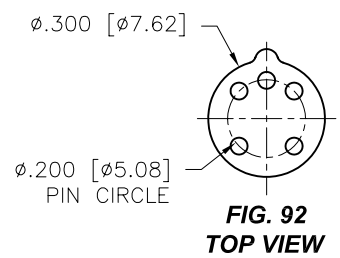

OPTOELECTRONIC SOCKETS

Ø.200 PIN CIRCLE

PLATING: RoHS COMPLIANT

R15 TERMINAL: GOLD / CONTACT: GOLD } OTHER PLATINGS AVAILABLE
R17 TERMINAL: TIN / CONTACT: GOLD }

DIMENSIONS ARE SHOWN IN INCHES (MILLIMETERS)
WE RESERVE THE RIGHT TO CHANGE SPECIFICATIONS WITHOUT NOTICE.

PAGE 36
SENSOR CATALOG
2007