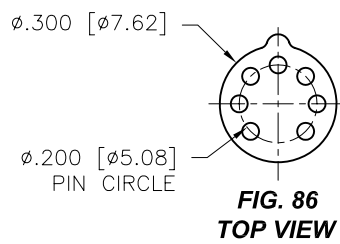

OPTOELECTRONIC SOCKETS

Ø.200 PIN CIRCLE

PLATING: RoHS COMPLIANT

R15 TERMINAL: GOLD / CONTACT: GOLD } OTHER PLATINGS AVAILABLE
R17 TERMINAL: TIN / CONTACT: GOLD }

DIMENSIONS ARE SHOWN IN INCHES (MILLIMETERS)
WE RESERVE THE RIGHT TO CHANGE SPECIFICATIONS WITHOUT NOTICE.

PAGE 36
SENSOR CATALOG
2007