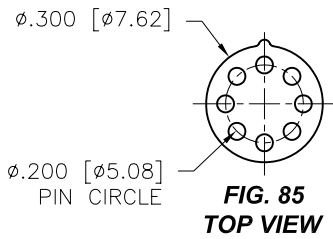

OPTOELECTRONIC SOCKETS

Ø.200 PIN CIRCLE

PLATING: RoHS COMPLIANT

R15 TERMINAL: GOLD / CONTACT: GOLD } OTHER PLATINGS AVAILABLE
R17 TERMINAL: TIN / CONTACT: GOLD }

DIMENSIONS ARE SHOWN IN INCHES (MILLIMETERS)
WE RESERVE THE RIGHT TO CHANGE SPECIFICATIONS WITHOUT NOTICE.

PAGE 36
SENSOR CATALOG
2007