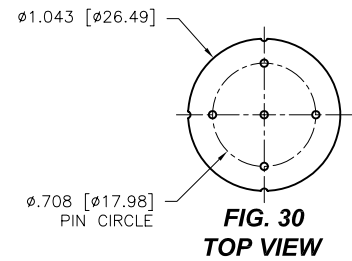

OPTOELECTRONIC SOCKETS

PLATING: RoHS COMPLIANT
R15 TERMINAL: GOLD / CONTACT: GOLD } OTHER PLATINGS AVAILABLE
R17 TERMINAL: TIN / CONTACT: GOLD }