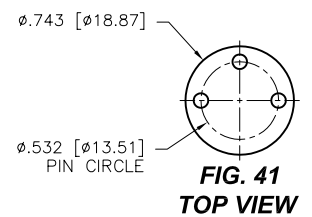

OPTOELECTRONIC SOCKETS

PLATING: RoHS COMPLIANT
R15 TERMINAL: GOLD / CONTACT: GOLD } OTHER PLATINGS AVAILABLE
R17 TERMINAL: TIN / CONTACT: GOLD }