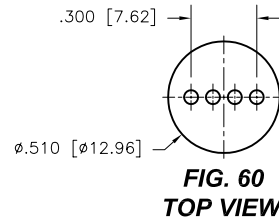

OPTOELECTRONIC SOCKETS

PLATING: RoHS COMPLIANT

R15 TERMINAL: GOLD / CONTACT: GOLD } OTHER PLATINGS AVAILABLE
R17 TERMINAL: TIN / CONTACT: GOLD }