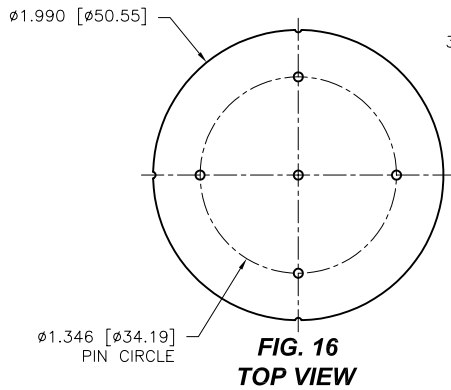

OPTOELECTRONIC SOCKETS

PLATING: RoHS COMPLIANT

R15 TERMINAL: GOLD / CONTACT: GOLD } OTHER PLATINGS AVAILABLE
R17 TERMINAL: TIN / CONTACT: GOLD }