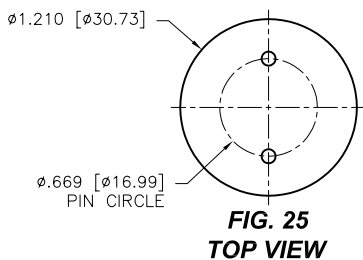

OPTOELECTRONIC SOCKETS

PLATING: RoHS COMPLIANT

R15 TERMINAL: GOLD / CONTACT: GOLD } OTHER PLATINGS AVAILABLE
R17 TERMINAL: TIN / CONTACT: GOLD }