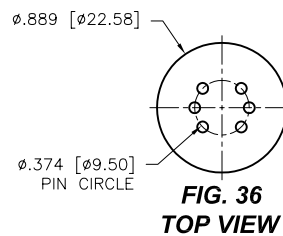

OPTOELECTRONIC SOCKETS

PLATING: RoHS COMPLIANT
R15 TERMINAL: GOLD / CONTACT: GOLD } OTHER PLATINGS AVAILABLE
R17 TERMINAL: TIN / CONTACT: GOLD }