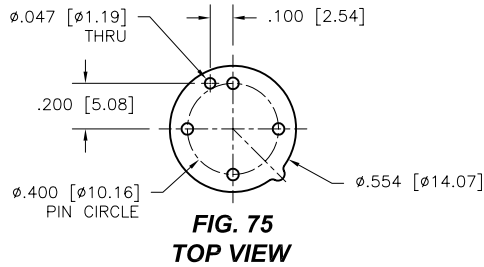

OPTOELECTRONIC SOCKETS

Ø.400 PIN CIRCLE

Ø.295 PIN CIRCLE

Ø.230 PIN CIRCLE

PLATING: RoHS COMPLIANT

R15 TERMINAL: GOLD / CONTACT: GOLD } OTHER PLATINGS AVAILABLE
R17 TERMINAL: TIN / CONTACT: GOLD }

OPTOELECTRONIC SOCKETS

DIMENSIONS ARE SHOWN IN INCHES (MILLIMETERS)
WE RESERVE THE RIGHT TO CHANGE SPECIFICATIONS WITHOUT NOTICE.

PAGE 36
SENSOR CATALOG
2007

OPTOELECTRONIC SOCKETS

Ø.200 PIN CIRCLE

PLATING: RoHS COMPLIANT

R15 TERMINAL: GOLD / CONTACT: GOLD } OTHER PLATINGS AVAILABLE
R17 TERMINAL: TIN / CONTACT: GOLD }

DIMENSIONS ARE SHOWN IN INCHES [MILLIMETERS]
WE RESERVE THE RIGHT TO CHANGE SPECIFICATIONS WITHOUT NOTICE.

PAGE 38
SENSOR CATALOG
2007

OPTOELECTRONIC SOCKETS

Ø.100 PIN CIRCLE

FIG. 118
TOP VIEW

FIG. 119
TOP VIEW

DIMENSIONS ARE SHOWN IN INCHES [MILLIMETERS]
WE RESERVE THE RIGHT TO CHANGE SPECIFICATIONS WITHOUT NOTICE.

PAGE 41
SENSOR CATALOG
2007