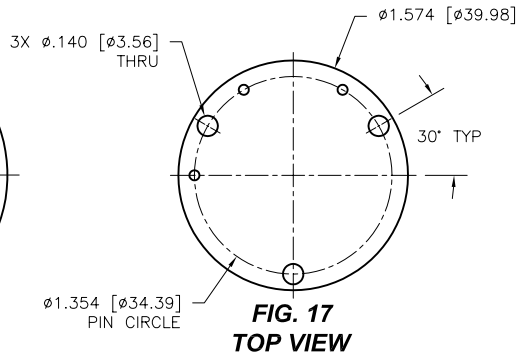

OPTOELECTRONIC SOCKETS

PLATING: RoHS COMPLIANT

R15 TERMINAL: GOLD / CONTACT: GOLD } OTHER PLATINGS AVAILABLE
R17 TERMINAL: TIN / CONTACT: GOLD }