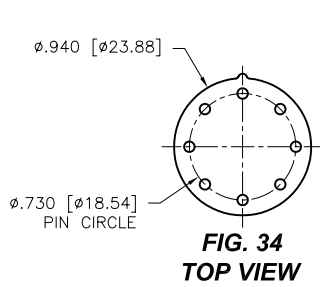

OPTOELECTRONIC SOCKETS

PLATING: RoHS COMPLIANT
R15 TERMINAL: GOLD / CONTACT: GOLD } OTHER PLATINGS AVAILABLE
R17 TERMINAL: TIN / CONTACT: GOLD }