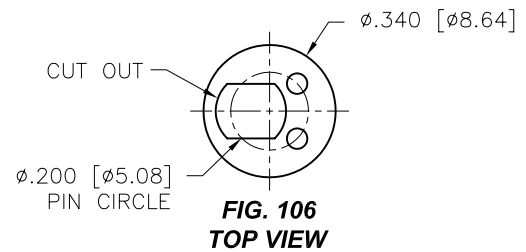

OPTOELECTRONIC SOCKETS

Ø.400 PIN CIRCLE

Ø.295 PIN CIRCLE

Ø.230 PIN CIRCLE

PLATING: RoHS COMPLIANT

R15 TERMINAL: GOLD / CONTACT: GOLD } OTHER PLATINGS AVAILABLE
R17 TERMINAL: TIN / CONTACT: GOLD }

OPTOELECTRONIC SOCKETS

DIMENSIONS ARE SHOWN IN INCHES (MILLIMETERS)
WE RESERVE THE RIGHT TO CHANGE SPECIFICATIONS WITHOUT NOTICE.

PAGE 36
SENSOR CATALOG
2007

OPTOELECTRONIC SOCKETS

Ø.200 PIN CIRCLE

PLATING: RoHS COMPLIANT

R15 TERMINAL: GOLD / CONTACT: GOLD } OTHER PLATINGS AVAILABLE
R17 TERMINAL: TIN / CONTACT: GOLD }

DIMENSIONS ARE SHOWN IN INCHES [MILLIMETERS]
WE RESERVE THE RIGHT TO CHANGE SPECIFICATIONS WITHOUT NOTICE.

PAGE 38
SENSOR CATALOG
2007

OPTOELECTRONIC SOCKETS

Ø.100 PIN CIRCLE

FIG. 118
TOP VIEW

FIG. 119
TOP VIEW

DIMENSIONS ARE SHOWN IN INCHES [MILLIMETERS]
WE RESERVE THE RIGHT TO CHANGE SPECIFICATIONS WITHOUT NOTICE.

OPTOELECTRONIC TERMINAL PAGE

ACCEPTS Ø.030 [0.76] PIN

-439V
SURFACE MOUNT (SMT)

-442V
SURFACE MOUNT (SMT)