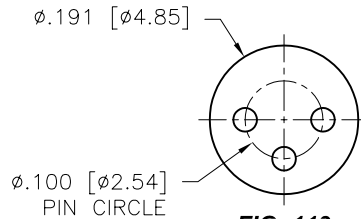

DIMENSIONS ARE SHOWN IN INCHES (MILLIMETERS)
WE RESERVE THE RIGHT TO CHANGE SPECIFICATIONS WITHOUT NOTICE.

PAGE 36
SENSOR CATALOG
2007

OPTOELECTRONIC SOCKETS

Ø.200 PIN CIRCLE

PLATING: RoHS COMPLIANT

R15 TERMINAL: GOLD / CONTACT: GOLD } OTHER PLATINGS AVAILABLE
R17 TERMINAL: TIN / CONTACT: GOLD }

DIMENSIONS ARE SHOWN IN INCHES [MILLIMETERS]
WE RESERVE THE RIGHT TO CHANGE SPECIFICATIONS WITHOUT NOTICE.

PAGE 38
SENSOR CATALOG
2007

OPTOELECTRONIC SOCKETS

Ø.100 PIN CIRCLE

FIG. 118
TOP VIEW

FIG. 119
TOP VIEW