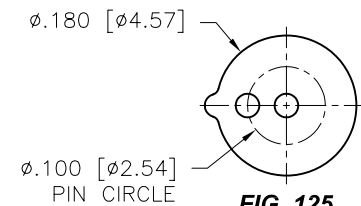

FIG. 125
TOP VIEW