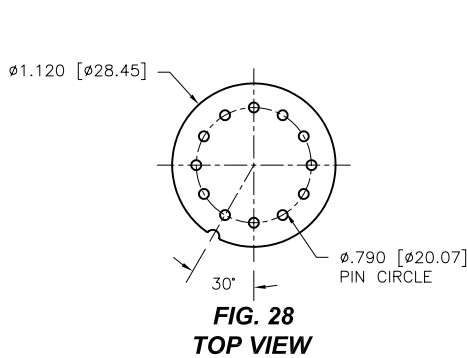

OPTOELECTRONIC SOCKETS

PLATING: RoHS COMPLIANT
R15 TERMINAL: GOLD / CONTACT: GOLD } OTHER PLATINGS AVAILABLE
R17 TERMINAL: TIN / CONTACT: GOLD }