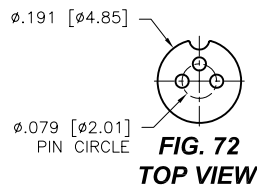

OPTOELECTRONIC SOCKETS

PLATING: RoHS COMPLIANT

R15 TERMINAL: GOLD / CONTACT: GOLD } OTHER PLATINGS AVAILABLE
R17 TERMINAL: TIN / CONTACT: GOLD }