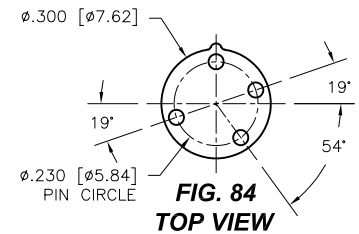

OPTOELECTRONIC SOCKETS

Ø.400 PIN CIRCLE

Ø.295 PIN CIRCLE

Ø.230 PIN CIRCLE

PLATING: RoHS COMPLIANT

R15 TERMINAL: GOLD / CONTACT: GOLD } OTHER PLATINGS AVAILABLE
R17 TERMINAL: TIN / CONTACT: GOLD }

OPTOELECTRONIC SOCKETS

DIMENSIONS ARE SHOWN IN INCHES (MILLIMETERS)
WE RESERVE THE RIGHT TO CHANGE SPECIFICATIONS WITHOUT NOTICE.

PAGE 36
SENSOR CATALOG
2007

OPTOELECTRONIC SOCKETS

Ø.200 PIN CIRCLE

PLATING: RoHS COMPLIANT

R15 TERMINAL: GOLD / CONTACT: GOLD } OTHER PLATINGS AVAILABLE
R17 TERMINAL: TIN / CONTACT: GOLD }

DIMENSIONS ARE SHOWN IN INCHES [MILLIMETERS]
WE RESERVE THE RIGHT TO CHANGE SPECIFICATIONS WITHOUT NOTICE.

PAGE 38
SENSOR CATALOG
2007

OPTOELECTRONIC SOCKETS

Ø.100 PIN CIRCLE

FIG. 118
TOP VIEW

FIG. 119
TOP VIEW

DIMENSIONS ARE SHOWN IN INCHES [MILLIMETERS]
WE RESERVE THE RIGHT TO CHANGE SPECIFICATIONS WITHOUT NOTICE.

PAGE 41
SENSOR CATALOG
2007