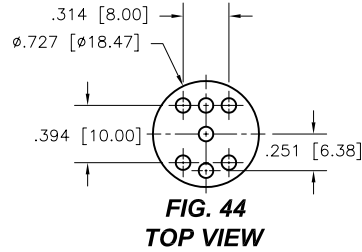

OPTOELECTRONIC SOCKETS

PLATING: RoHS COMPLIANT
R15 TERMINAL: GOLD / CONTACT: GOLD } OTHER PLATINGS AVAILABLE
R17 TERMINAL: TIN / CONTACT: GOLD }