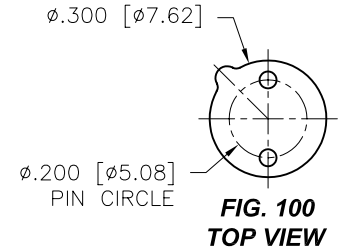

OPTOELECTRONIC SOCKETS

Ø.400 PIN CIRCLE

Ø.295 PIN CIRCLE

Ø.230 PIN CIRCLE

PLATING: RoHS COMPLIANT

R15 TERMINAL: GOLD / CONTACT: GOLD } OTHER PLATINGS AVAILABLE
R17 TERMINAL: TIN / CONTACT: GOLD }

OPTOELECTRONIC SOCKETS

DIMENSIONS ARE SHOWN IN INCHES (MILLIMETERS)
WE RESERVE THE RIGHT TO CHANGE SPECIFICATIONS WITHOUT NOTICE.

PAGE 36
SENSOR CATALOG
2007

OPTOELECTRONIC SOCKETS

Ø.200 PIN CIRCLE

PLATING: RoHS COMPLIANT

R15 TERMINAL: GOLD / CONTACT: GOLD } OTHER PLATINGS AVAILABLE
R17 TERMINAL: TIN / CONTACT: GOLD }

DIMENSIONS ARE SHOWN IN INCHES [MILLIMETERS]
WE RESERVE THE RIGHT TO CHANGE SPECIFICATIONS WITHOUT NOTICE.

PAGE 38
SENSOR CATALOG
2007

OPTOELECTRONIC SOCKETS

Ø.100 PIN CIRCLE

FIG. 118
TOP VIEW

FIG. 119
TOP VIEW

DIMENSIONS ARE SHOWN IN INCHES [MILLIMETERS]
WE RESERVE THE RIGHT TO CHANGE SPECIFICATIONS WITHOUT NOTICE.

PAGE 41
SENSOR CATALOG
2007