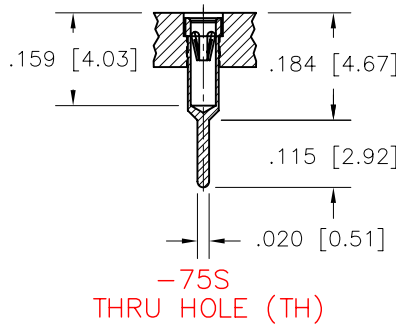

ACCEPTS Ø.018 [0.46] PIN

PLATING: RoHS COMPLIANT

R15 TERMINAL: GOLD / CONTACT: GOLD } OTHER PLATINGS AVAILABLE
R17 TERMINAL: TIN / CONTACT: GOLD }

DIMENSIONS ARE SHOWN IN INCHES [MILLIMETERS]
WE RESERVE THE RIGHT TO CHANGE SPECIFICATIONS WITHOUT NOTICE.