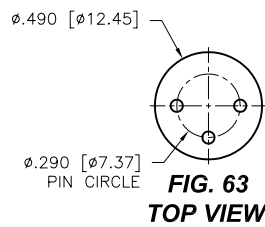

OPTOELECTRONIC SOCKETS

PLATING: RoHS COMPLIANT

R15 TERMINAL: GOLD / CONTACT: GOLD } OTHER PLATINGS AVAILABLE
R17 TERMINAL: TIN / CONTACT: GOLD }