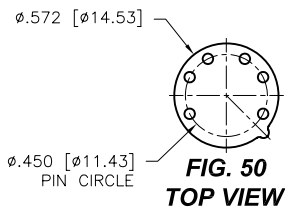

OPTOELECTRONIC SOCKETS

PLATING: RoHS COMPLIANT
R15 TERMINAL: GOLD / CONTACT: GOLD } OTHER PLATINGS AVAILABLE
R17 TERMINAL: TIN / CONTACT: GOLD }