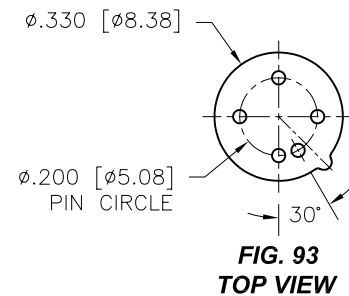

OPTOELECTRONIC SOCKETS

Ø.200 PIN CIRCLE

PLATING: RoHS COMPLIANT

R15 TERMINAL: GOLD / CONTACT: GOLD } OTHER PLATINGS AVAILABLE
R17 TERMINAL: TIN / CONTACT: GOLD }

DIMENSIONS ARE SHOWN IN INCHES (MILLIMETERS)
WE RESERVE THE RIGHT TO CHANGE SPECIFICATIONS WITHOUT NOTICE.

PAGE 36
SENSOR CATALOG
2007