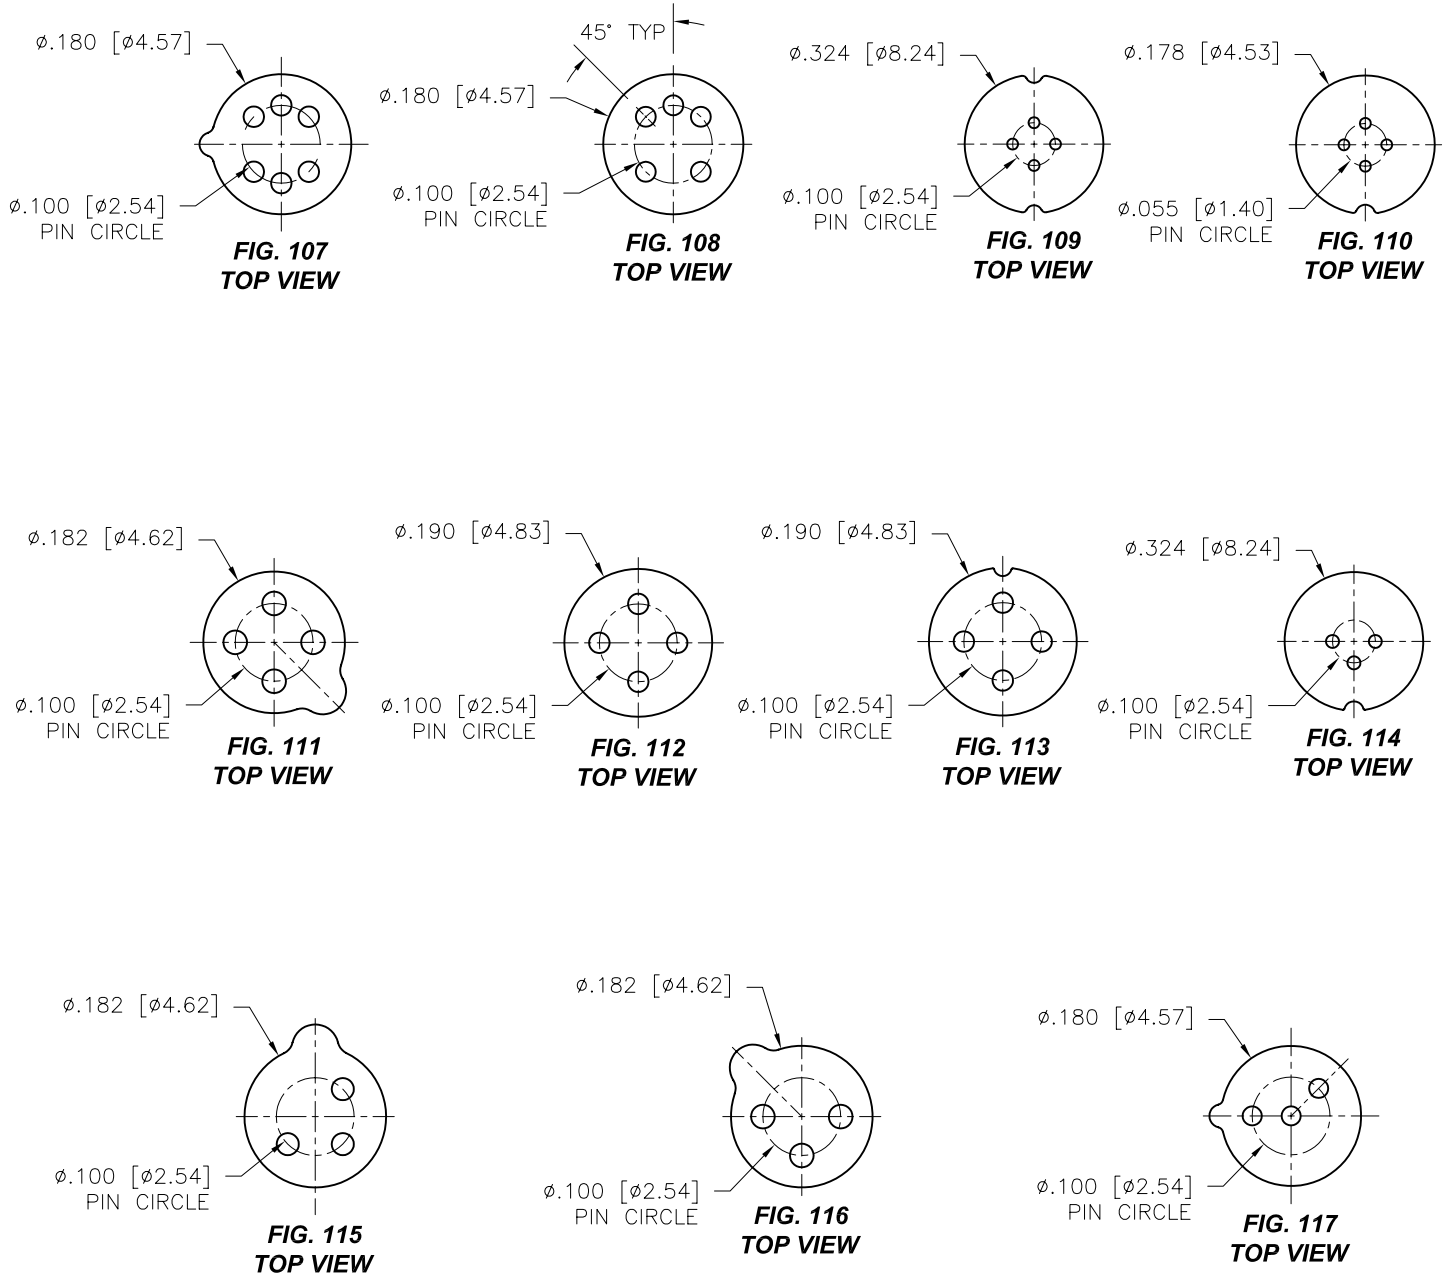

OPTOELECTRONIC SOCKETS

Ø.100 PIN CIRCLE

PLATING: RoHS COMPLIANT

R15 TERMINAL: GOLD / CONTACT: GOLD } OTHER PLATINGS AVAILABLE
R17 TERMINAL: TIN / CONTACT: GOLD }

DIMENSIONS ARE SHOWN IN INCHES [MILLIMETERS]
WE RESERVE THE RIGHT TO CHANGE SPECIFICATIONS WITHOUT NOTICE.

PAGE 38
SENSOR CATALOG
2007